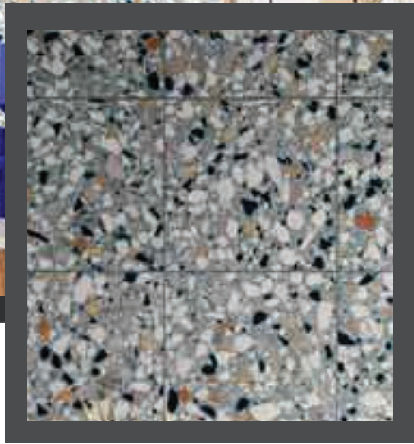

# Frammenti

Frammenti is fragments of marble, earthenware and glass brought together in the same ceramic material. The authentic taste of the handmade artifact creates suggestions of color and material. Shiny surfaces and contrasting colors in small sized areas, enhance the architecture of the space creating a mood that is constantly evolving. Frammenti is the ideal choice to bring a unique expression to your space.

Frammenti Verde Acqua and Bianco Macro

Frammenti Azzurro Macro

## Wall

AZZURRO BRICK

BIANCO BRICK

BLU NOTTE BRICK

GRIGIO BRICK

VERDE ACQUA BRICK